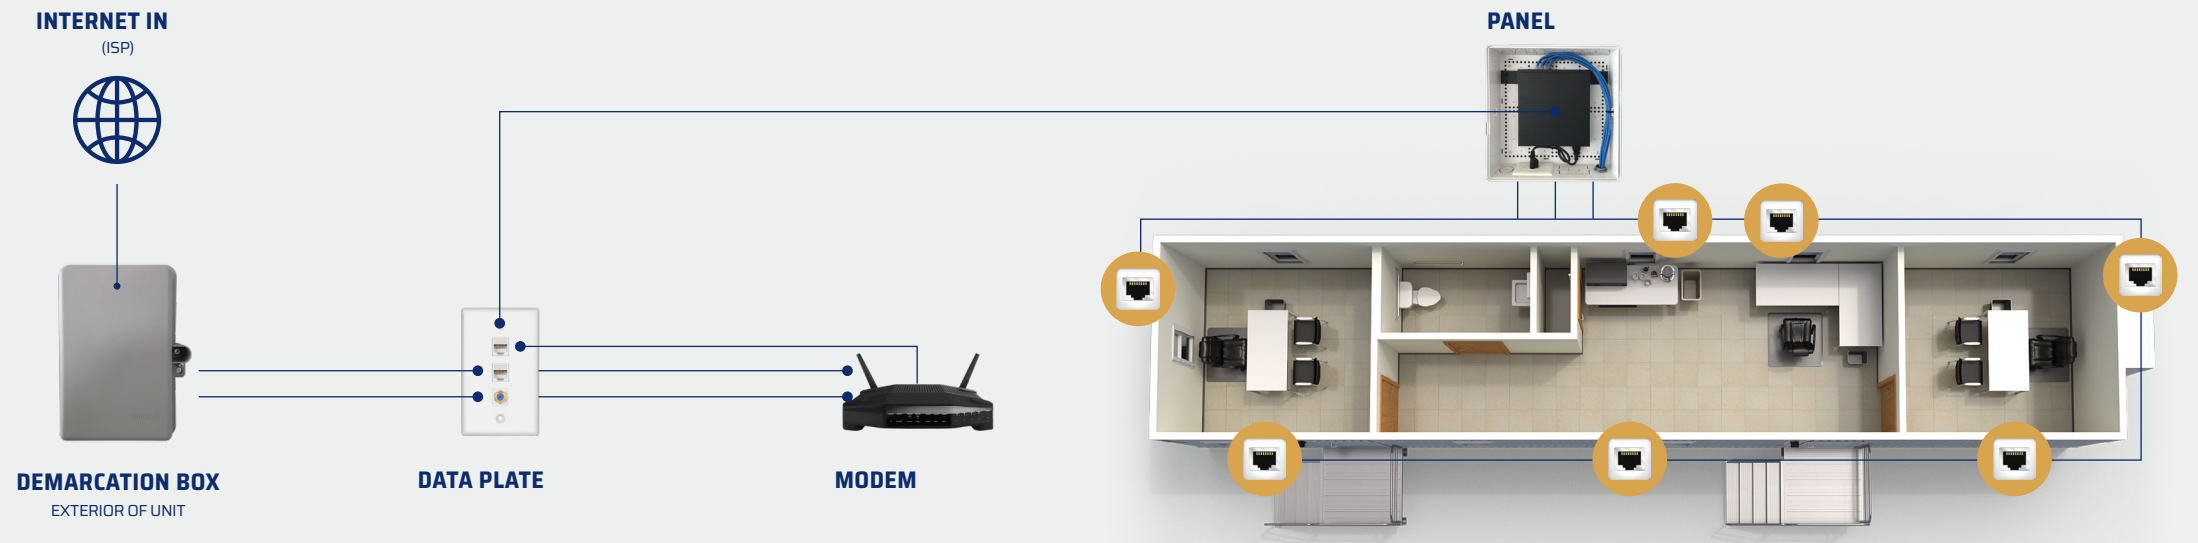

YOUR ISP HOOKUP IS PLUG AND PLAY

ISP access points are pre-fitted and ready to be connected on day one. If you have multiple floors, a single demark point can be connected to make your entire space live.

Multiple port placements in every office and common area

- Predetermined port placements are one less thing to think about and ensures you have access where you need it
- Powered data ports fully support VoIP functionality
- Single external ISP hookup point gets you online faster

WHAT'S INCLUDED?

- Min. 6 VoIP capable ports per trailer/unit
- A powered Ethernet switch
- 15" wall enclosure
- Demarcation box for ISP hookup on unit exterior
- All installation and testing of components