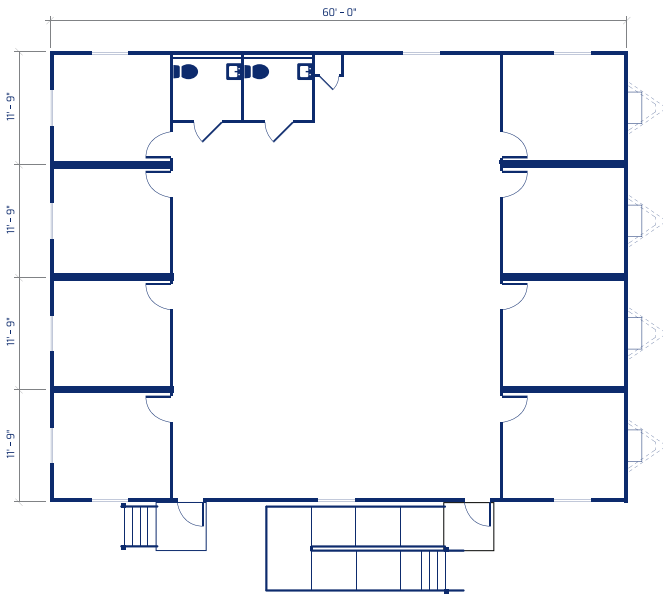

OPTIONAL

Can be completed with full range of furnishings, entrances, and more.

Holding Tank or Water Tank

60' Clearspan roof truss

In-unit restroom

Multi-functional common area

USES

Recommended for large sites with more than 3 private offices and additional space for work and collaboration (Teams larger than 16 people). Traditionally used in administrative offices, healthcare facilities or classroom spaces.