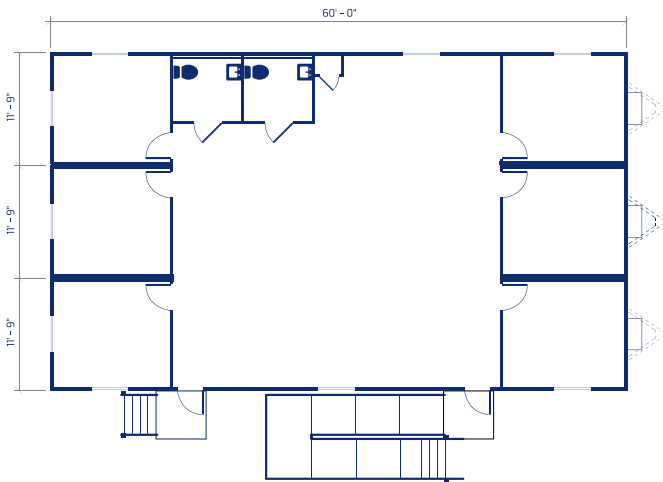

OPTIONAL

Can be completed with full range of furnishings, entrances, and more.

Holding Tank or Water Tank

60' Clearspan roof truss

In-unit restroom

Multi-functional common area

USES

Recommended for large sites with more than 3 private offices and additional space for work and collaboration (Teams larger than 16 people). Traditionally used in administrative offices, healthcare facilities or classroom spaces.