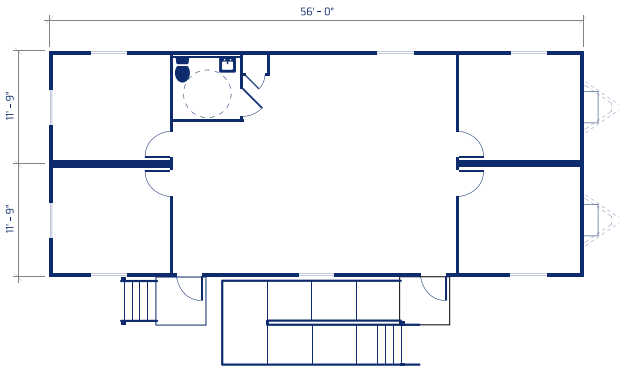

OPTIONAL

Can be completed with full range of furnishings, entrances, and more.

Holding Tank or Water Tank

60' Clearspan roof truss

In-unit restroom

Multi-functional common area

USES

Recommended for large sites with more than 3 private offices and additional space for work and collaboration (Teams larger than 16 people). Traditionally used in administrative offices, healthcare facilities or classroom spaces.