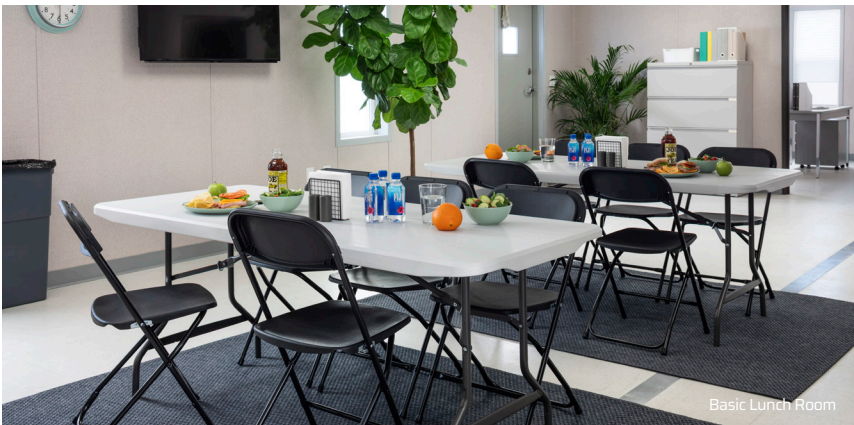

**RIGHT FROM
THE START**

Lunch Room Packages

A well-appointed lunch area finishes out your workspace and promotes morale and teamwork like no other feature. Our packages provide tables and seating, as well as refrigerator, microwave, and coffee station so your people can refuel, refresh and refocus before going back to work.

WILLSCOT

TM

SPACE SOLUTIONS | 800.782.1500 | WILLSCOT.COM

PACKAGE LEVELS

	BASIC	PROFESSIONAL
Folding Table	2x	4x
Folding Chair	10x	20x
Large Trash Can	1x	2x
3 Drawer Pedestal File Cabinet		1x
Folding Café Table		1x
Large White Board		1x
Full Size Refrigerator		1x
Coffee Pot		1x
Microwave		2x
Convenience Starter Kit		2x