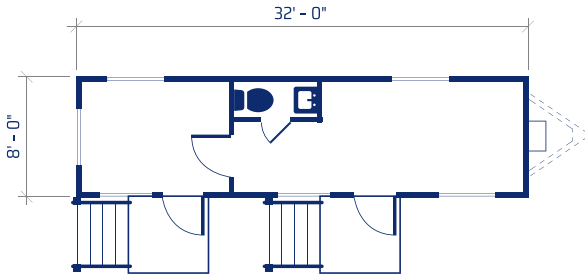

Restroom in unit

Sanitation tanks and servicing available via partner network

SMALL MOBILE OFFICES: 8-FEET WIDE

Perfectly suited for job sites where space is limited, our small 8' wide mobile office trailers provide up to 288 sq ft of working space, with multiple configurations for whatever you need; private offices, restrooms, meetings, and more. (Up to 36' length)

HVAC or thru-wall AC

In-unit restrooms available

8' WIDE MOBILE OFFICE FLOORPLANS

We offer a wide selection of sizes and floorplans that meet a variety of portable office space needs.

All of our mobile offices are made with durable, high quality materials that meet national and state building, electrical, mechanical and plumbing codes and are supported by the best customer service in the industry.