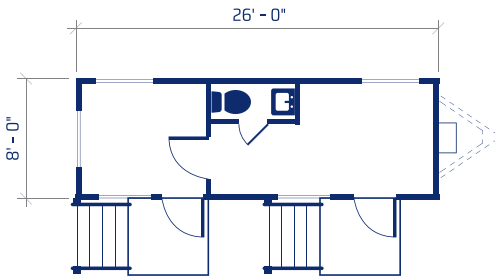

Restroom in unit

Sanitation tanks and servicing available via partner network

SMALL MOBILE OFFICES: 8-FEET WIDE

Perfectly suited for job sites where space is limited, our small 8' wide mobile office trailers provide up to 288 sq ft of working space, with multiple configurations for whatever you need; private offices, restrooms, meetings, and more. (Up to 36' length)

HVAC or thru-wall AC

In-unit restrooms available

8' WIDE MOBILE OFFICE FLOORPLANS

We offer a wide selection of sizes and floorplans that meet a variety of portable office space needs.

All of our mobile offices are made with durable, high quality materials that meet national and state building, electrical, mechanical and plumbing codes and are supported by the best customer service in the industry.