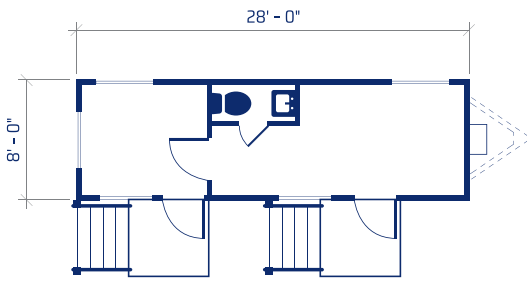

8' WIDE MOBILE OFFICE FLOORPLANS

We offer a wide selection of sizes and floorplans that meet a variety of portable office space needs.

All of our mobile offices are made with durable, high quality materials that meet national and state building, electrical, mechanical and plumbing codes and are supported by the best customer service in the industry.

We also provide a variety of additional products, including steps, ramps, and awnings, and convenient furniture packages thoughtfully designed to fit your space, saving you time and money, so that your space is outfitted with everything you need, right from the start.

* Photos are representational; actual products vary. Additional floor plans and specifications may vary from those shown and are subject to in-stock availability