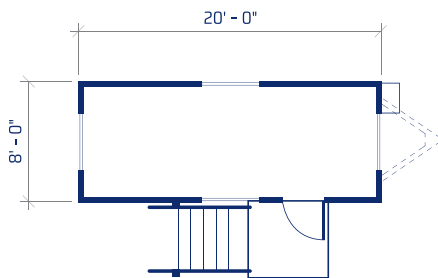

Restroom in unit

Sanitation tanks and servicing available via partner network

SMALL MOBILE OFFICES: 8-FEET WIDE

Perfectly suited for job sites where space is limited, our small 8' wide mobile office trailers provide up to 288 sq ft of working space, with multiple configurations for whatever you need; private offices, restrooms, meetings, and more. (Up to 36' length)

HVAC or thru-wall AC

In-unit restrooms available

8' WIDE MOBILE OFFICE FLOORPLANS

We offer a wide selection of sizes and floorplans that meet a variety of portable office space needs.

All of our mobile offices are made with durable, high quality materials that meet national and state building, electrical, mechanical and plumbing codes and are supported by the best customer service in the industry.