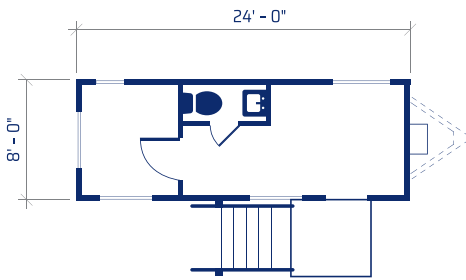

8' WIDE MOBILE OFFICE FLOORPLANS

We offer a wide selection of sizes and floorplans that meet a variety of portable office space needs.

All of our mobile offices are made with durable, high quality materials that meet national and state building, electrical, mechanical and plumbing codes and are supported by the best customer service in the industry.

We also provide a variety of additional products, including steps, ramps, and awnings, and convenient furniture packages thoughtfully designed to fit your space, saving you time and money, so that your space is outfitted with everything you need, right from the start.

* Photos are representational; actual products vary. Additional floor plans and specifications may vary from those shown and are subject to in-stock availability