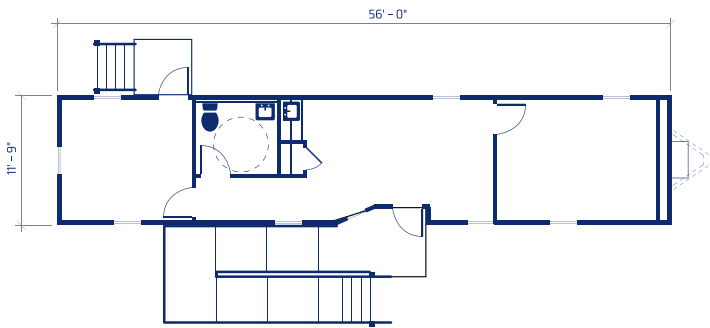

Handicapped accessible restroom

Private office(s)

Restroom In Unit (Holding or Water Tank)

SALES OFFICES: SINGLE & DOUBLE WIDE

Our modular sales offices range from 528 sq ft to 1,344 sq ft so you can keep your entire team in one place. They can accommodate your sales teams and the public in a comfortable environment with conference areas, private offices, and in-unit restrooms.

USES

Recommended for business sites or a sales front site for entertaining external customers

Traditionally outfitted with 1 or 2 private offices with a common area

In-unit restroom

Private office

SALES OFFICE FLOORPLANS