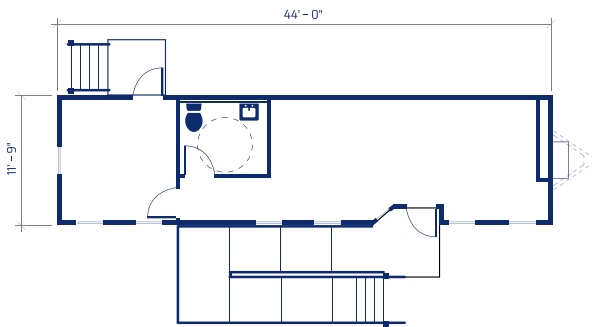

SALES OFFICE FLOORPLANS

We offer a wide selection of sizes and floorplans that meet a variety of portable office space needs.

All of our sales offices are made with durable, high quality materials that meet national and state building, electrical, mechanical and plumbing codes and are supported by the best customer service in the industry.

We also provide a variety of additional products, including steps, ramps, and awnings, and convenient furniture packages thoughtfully designed to fit your space, saving you time and money, so that your space is outfitted with everything you need, right from the start.

* Photos are representational; actual products vary. Additional floor plans and specifications may vary from those shown and are subject to in-stock availability

WILLSCOT

TM

SPACE SOLUTIONS | 800.782.1500 | WILLSCOT.COM