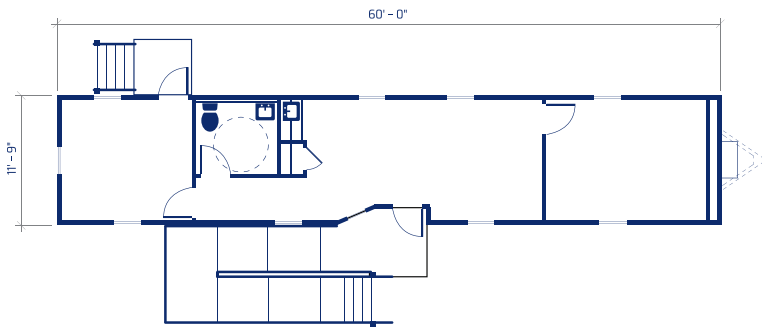

Handicapped accessible restroom

Private office(s)

Restroom In Unit (Holding or Water Tank)

SALES OFFICES: SINGLE & DOUBLE WIDE

Our modular sales offices range from 528 sq ft to 1,344 sq ft so you can keep your entire team in one place. They can accommodate your sales teams and the public in a comfortable environment with conference areas, private offices, and in-unit restrooms.

USES

Recommended for business sites or a sales front site for entertaining external customers

Traditionally outfitted with 1 or 2 private offices with a common area

In-unit restroom

Private office

SALES OFFICE FLOORPLANS