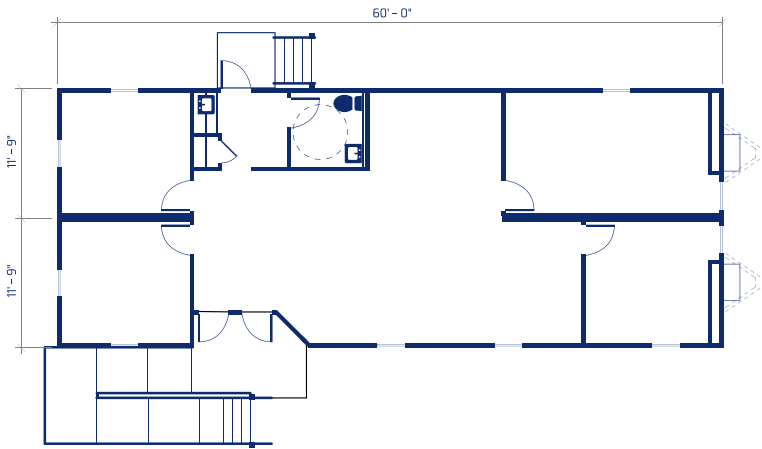

Handicapped accessible restroom

Private office(s)

Restroom In Unit (Holding or Water Tank)

SALES OFFICES: SINGLE & DOUBLE WIDE

Our modular sales offices range from 528 sq ft to 1,344 sq ft so you can keep your entire team in one place. They can accommodate your sales teams and the public in a comfortable environment with conference areas, private offices, and in-unit restrooms.

USES

Recommended for business sites or a sales front site for entertaining external customers

Traditionally outfitted with 1 or 2 private offices with a common area

In-unit restroom

Private office

SALES OFFICE FLOORPLANS