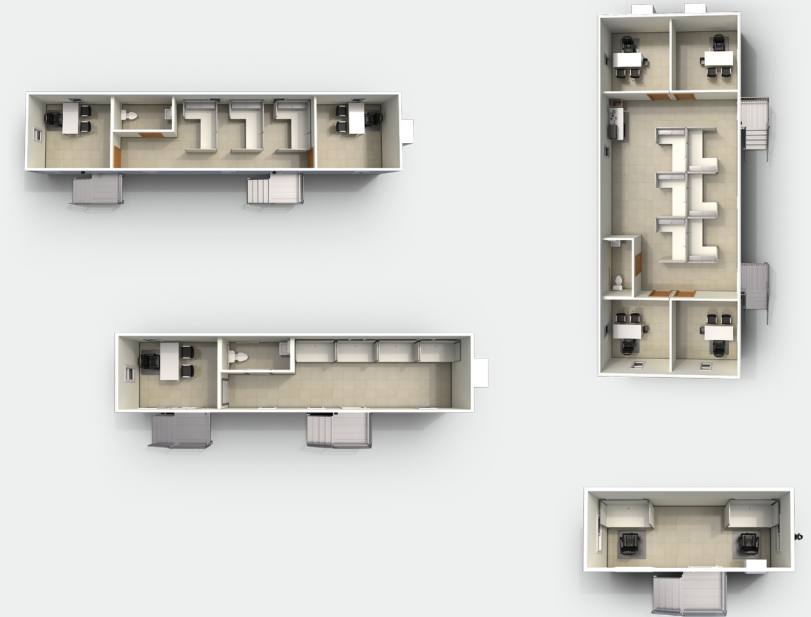

RIGHT FROM THE START

Cubicle packages

WILLSCOT

TM

SPACE SOLUTIONS | 800.782.1500 | WILLSCOT.COM

PACKAGE LEVELS

	BASIC	PROFESSIONAL
Desk	1x	
Manager's Chair	1x	1x
Pedestal File Cabinet	1x	2x
Small Office Trash Can	1x	1x
Floor Mat	1x	1x
Cubicle Panels	3x	5x
"L" Desk		1x
5 ft Open Shelf		1x

Endless configurations for whatever you may need

Our unique panel system allows fast, tool-free assembly, accommodates power and data supply, and complements modern WillScot furniture.

A versatile solution that completes any space

- Clean, modern aesthetic
- Sound dampening panels with tackable walls
- Power and data options available
- Fast, tool-free assembly

A

B

C

D

RECOMMENDED ADD-ONS

- A. 3 Drawer Pedestal File Cabinet
- B. Power/data pole
- C. 5 ft. Open Shelf
- D. Manager's chair