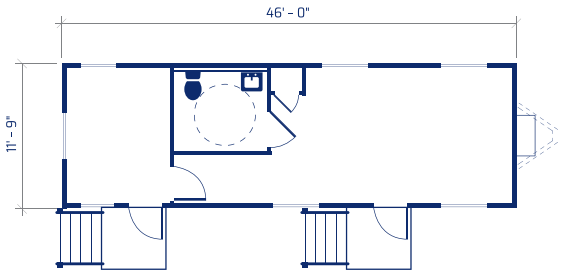

RIGHT FROM THE START

12' WIDE MOBILE OFFICES

Wider office solutions for larger jobsite teams

EXTERIOR & INTERIOR

528' to 888' sq. ft. (12'x74')

Aluminum or wood siding

Paneled walls, Vinyl Tile Floors

HVAC or thru-wall AC

LARGE MOBILE OFFICES: 12-FEET WIDE

Our large size spaces provide up to 888 sq. ft. of mobile office space; these models are available in three different options: (1) wide-open floorplan (2) 2 x private offices plus a small size common area (3) 1 x private office plus a medium size common area to outfit for example an 8 seat breakroom fully equipped, or 2 workstations depending on the needs.

In-unit restroom

Private office

WILLSCOT

TM

SPACE SOLUTIONS | 800.782.1500 | WILLSCOT.COM

12' WIDE MOBILE OFFICE FLOORPLANS

We offer a wide selection of sizes and floorplans that meet a variety of portable office space needs.