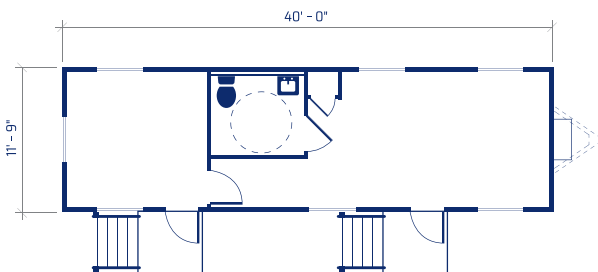

RIGHT FROM THE START

12' WIDE MOBILE OFFICES

Wider office solutions for larger jobsite teams

EXTERIOR & INTERIOR

528' to 888' sq. ft. (12'x74')

Aluminum or wood siding

Paneled walls, Vinyl Tile Floors

HVAC or thru-wall AC

LARGE MOBILE OFFICES: 12-FEET WIDE

Our large size spaces provide up to 888 sq. ft. of mobile office space; these models are available in three different options: (1) wide-open floorplan (2) 2 x private offices plus a small size common area (3) 1 x private office plus a medium size common area to outfit for example an 8 seat breakroom fully equipped, or 2 workstations depending on the needs.

In-unit restroom

Private office

WILLSCOT

TM

SPACE SOLUTIONS | 800.782.1500 | WILLSCOT.COM

12' WIDE MOBILE OFFICE FLOORPLANS

We offer a wide selection of sizes and floorplans that meet a variety of portable office space needs.