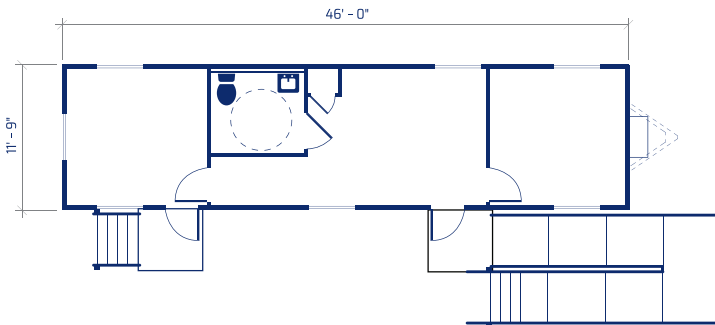

RIGHT FROM THE START

12' WIDE MOBILE OFFICES

Wider office solutions for larger jobsite teams

EXTERIOR & INTERIOR

528' to 888' sq. ft. (12'x74')

Aluminum or wood siding

Paneled walls, Vinyl Tile Floors

HVAC or thru-wall AC

LARGE MOBILE OFFICES: 12-FEET WIDE

Our large size spaces provide up to 888 sq. ft. of mobile office space; these models are available in three different options: (1) wide-open floorplan (2) 2 x private offices plus a small size common area (3) 1 x private office plus a medium size common area to outfit for example an 8 seat breakroom fully equipped, or 2 workstations depending on the needs.

In-unit restroom

Private office

WILLSCOT

TM

SPACE SOLUTIONS | 800.782.1500 | WILLSCOT.COM

12' WIDE MOBILE OFFICE FLOORPLANS

We offer a wide selection of sizes and floorplans that meet a variety of portable office space needs.