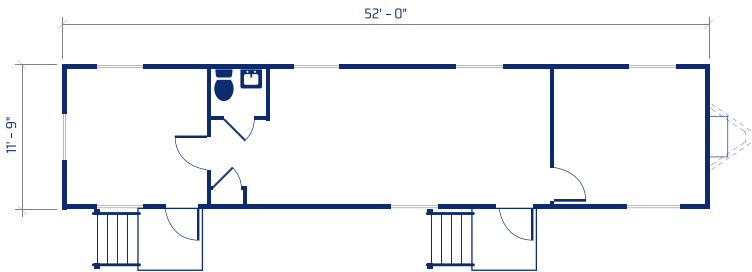

RIGHT FROM THE START

12' WIDE MOBILE OFFICES

Wider office solutions for larger jobsite teams

EXTERIOR & INTERIOR

528' to 888' sq. ft. (12'x74')

Aluminum or wood siding

Paneled walls, Vinyl Tile Floors

HVAC or thru-wall AC

LARGE MOBILE OFFICES: 12-FEET WIDE

Our large size spaces provide up to 888 sq. ft. of mobile office space; these models are available in three different options: (1) wide-open floorplan (2) 2 x private offices plus a small size common area (3) 1 x private office plus a medium size common area to outfit for example an 8 seat breakroom fully equipped, or 2 workstations depending on the needs.

In-unit restroom

Private office

WILLSCOT

TM

SPACE SOLUTIONS | 800.782.1500 | WILLSCOT.COM

12' WIDE MOBILE OFFICE FLOORPLANS

We offer a wide selection of sizes and floorplans that meet a variety of portable office space needs.