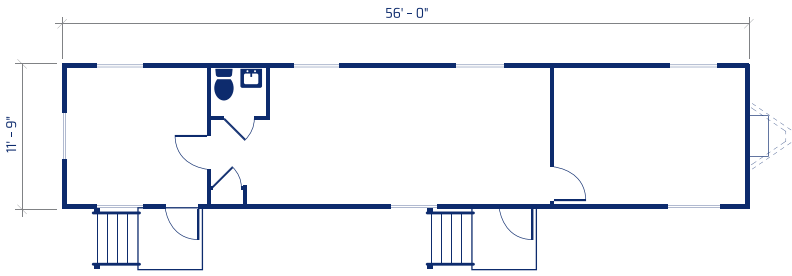

RIGHT FROM THE START

12' WIDE MOBILE OFFICES

Wider office solutions for larger jobsite teams

EXTERIOR & INTERIOR

528' to 888' sq. ft. (12'x74')

Aluminum or wood siding

Paneled walls, Vinyl Tile Floors

HVAC or thru-wall AC

LARGE MOBILE OFFICES: 12-FEET WIDE

Our large size spaces provide up to 888 sq. ft. of mobile office space; these models are available in three different options: (1) wide-open floorplan (2) 2 x private offices plus a small size common area (3) 1 x private office plus a medium size common area to outfit for example an 8 seat breakroom fully equipped, or 2 workstations depending on the needs.

In-unit restroom

Private office

WILLSCOT

TM

SPACE SOLUTIONS | 800.782.1500 | WILLSCOT.COM

12' WIDE MOBILE OFFICE FLOORPLANS

We offer a wide selection of sizes and floorplans that meet a variety of portable office space needs.