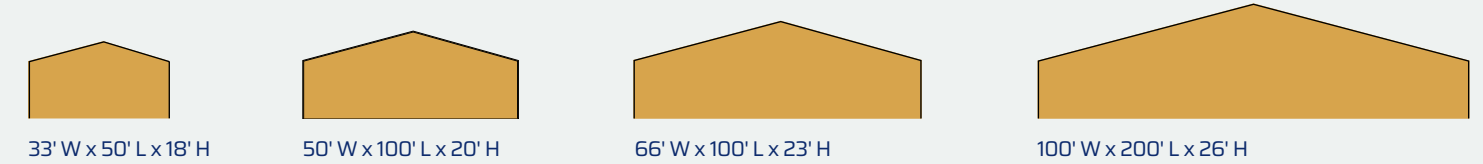

Highly versatile Clearspan structures are perfect for any application. Plus, they're rapidly deployable, so you're up and running in a matter of days.

From simple industrial storage to beautiful event spaces, Clearspan structures are designed to meet needs across a wide range of projects. These rapidly deployable buildings are made from industrial fabric with engineered aluminum framing and can be installed nearly anywhere, on any surface.

VERSATILE & ADAPTABLE

Make it work for your unique needs.

UNOBSTRUCTED INTERIOR

Use your interior space to its maximum functionality.

DURABLE CONSTRUCTION

Gain peace of mind knowing you're protected from the elements.

QUICK SETUP & TEAR-DOWN

Save time and stay on schedule with rapidly deployable structures.

MULTIPLE OPTIONS AVAILABLE

Choose between A-frame or Tension Fabric designs.

OPTIONAL CUSTOMIZATION

Add your branding on both interior and exterior walls.

CLEARSPAN STRUCTURE SIZES

Clearspan structures come in a variety of sizes to accommodate projects large and small, or you can design a custom solution that suits your specific needs*.

*Measurements are approximate. Please verify with your sales representative for accuracy.

A-FRAME

TFS

Floor plans are representational. Actual product specifications may vary.

COMMON USES & APPLICATIONS

Events

Break rooms

Meeting spaces

Weather relief

Equipment storage

Product warehouses

EXCEEDING EXPECTATIONS FOR EVERY INDUSTRY, INCLUDING:

- Construction
- Manufacturing & industrial
- Oil & gas
- Retail & commercial
- Agriculture
- Entertainment
- Military & government
- Athletics
- Automotive
- Aviation